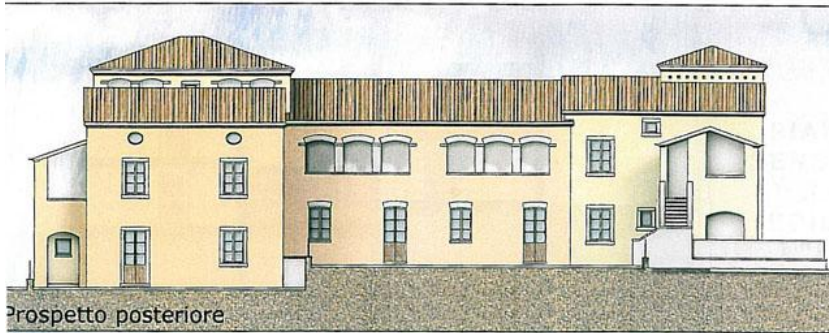

Valdichiana: Attached House for sale Sinalunga

Location: Sinalunga - Siena

Area: Valdichiana

Price: 277.000,00 euro

Dimensions: 326 Sq. Feet

Bedrooms: 2

Bathrooms: 2

Property Conditions: New

Position: Town

View: Good

Connections: tarmac

- ✓ Electricity
- ✓ Water
- ✓ Gas
- ✓ Heater
- ✓ Sewage

This Attached House for sale in Sinalunga - Valdichiana area , is 326 sq. feet large. This property for sale located in Siena province is New. The view is good and the estate is connected by tarmac. This attached house for sale in Tuscany is made up by 2 bedrooms and 2 bathrooms. The estate is positioned in town. This property in Sinalunga has: Electricity, Water, Gas, Heater, Sewage,